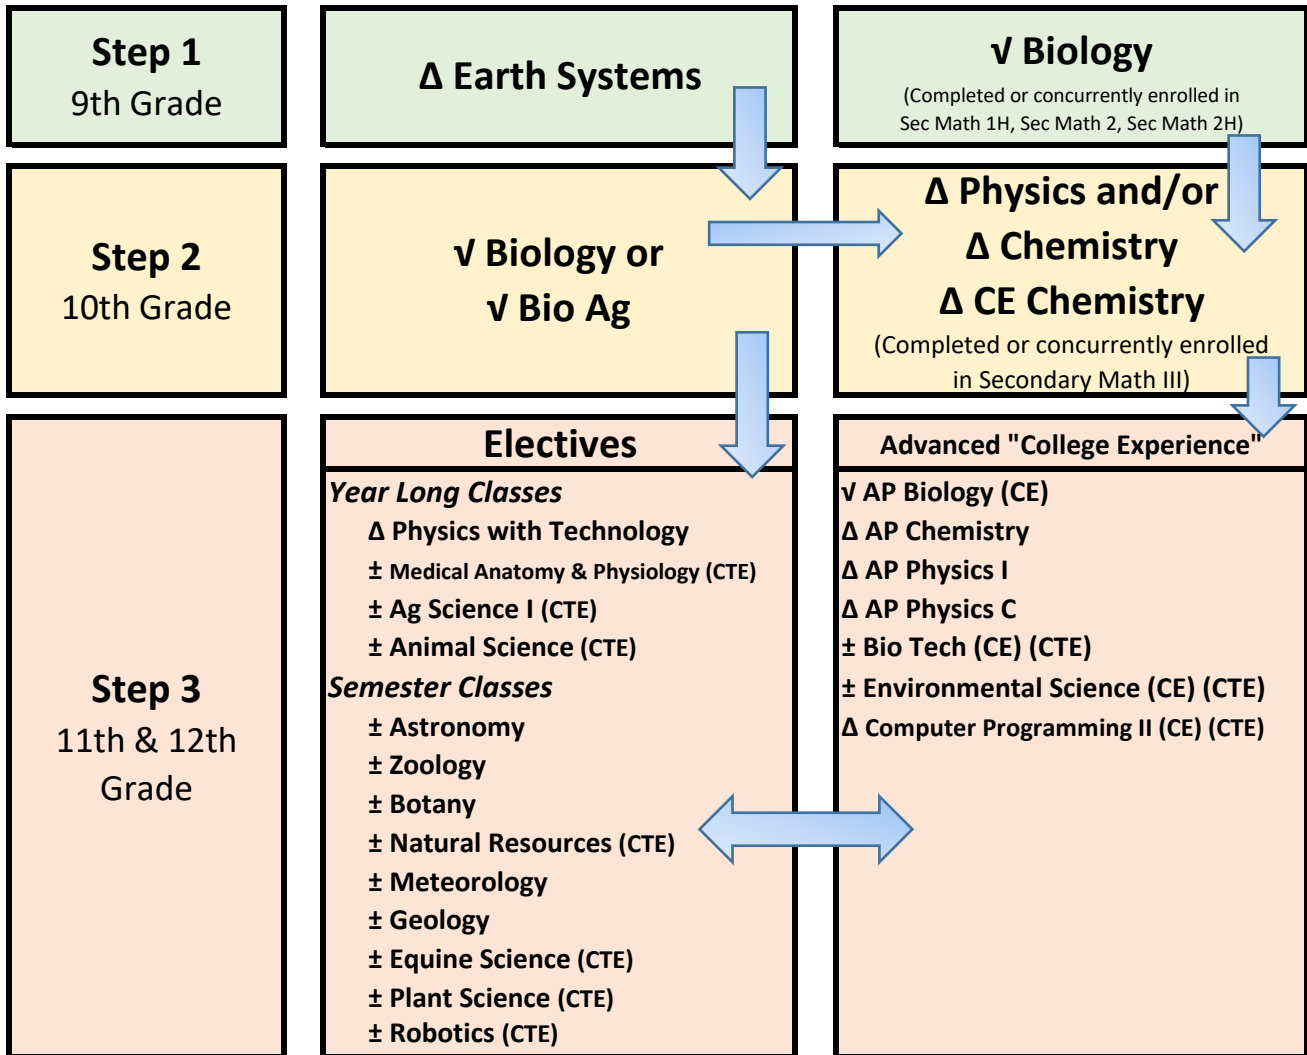

Westlake Science

Graduation requirement=3 years of Science
 (2 years of Foundation Courses & 1 additional year)
 Note: College & Universities want 4 years of Science

√=Biology Based Foundation Course (1 Required)
 Δ=Physical Based Foundation Course (1 Required)
 ±=Non-Foundation Course